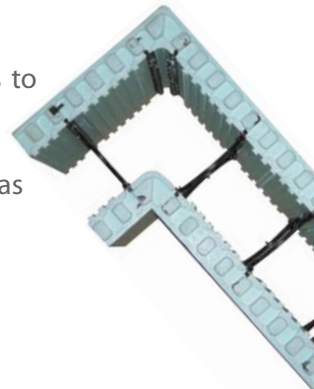

*subject to local recycling programs